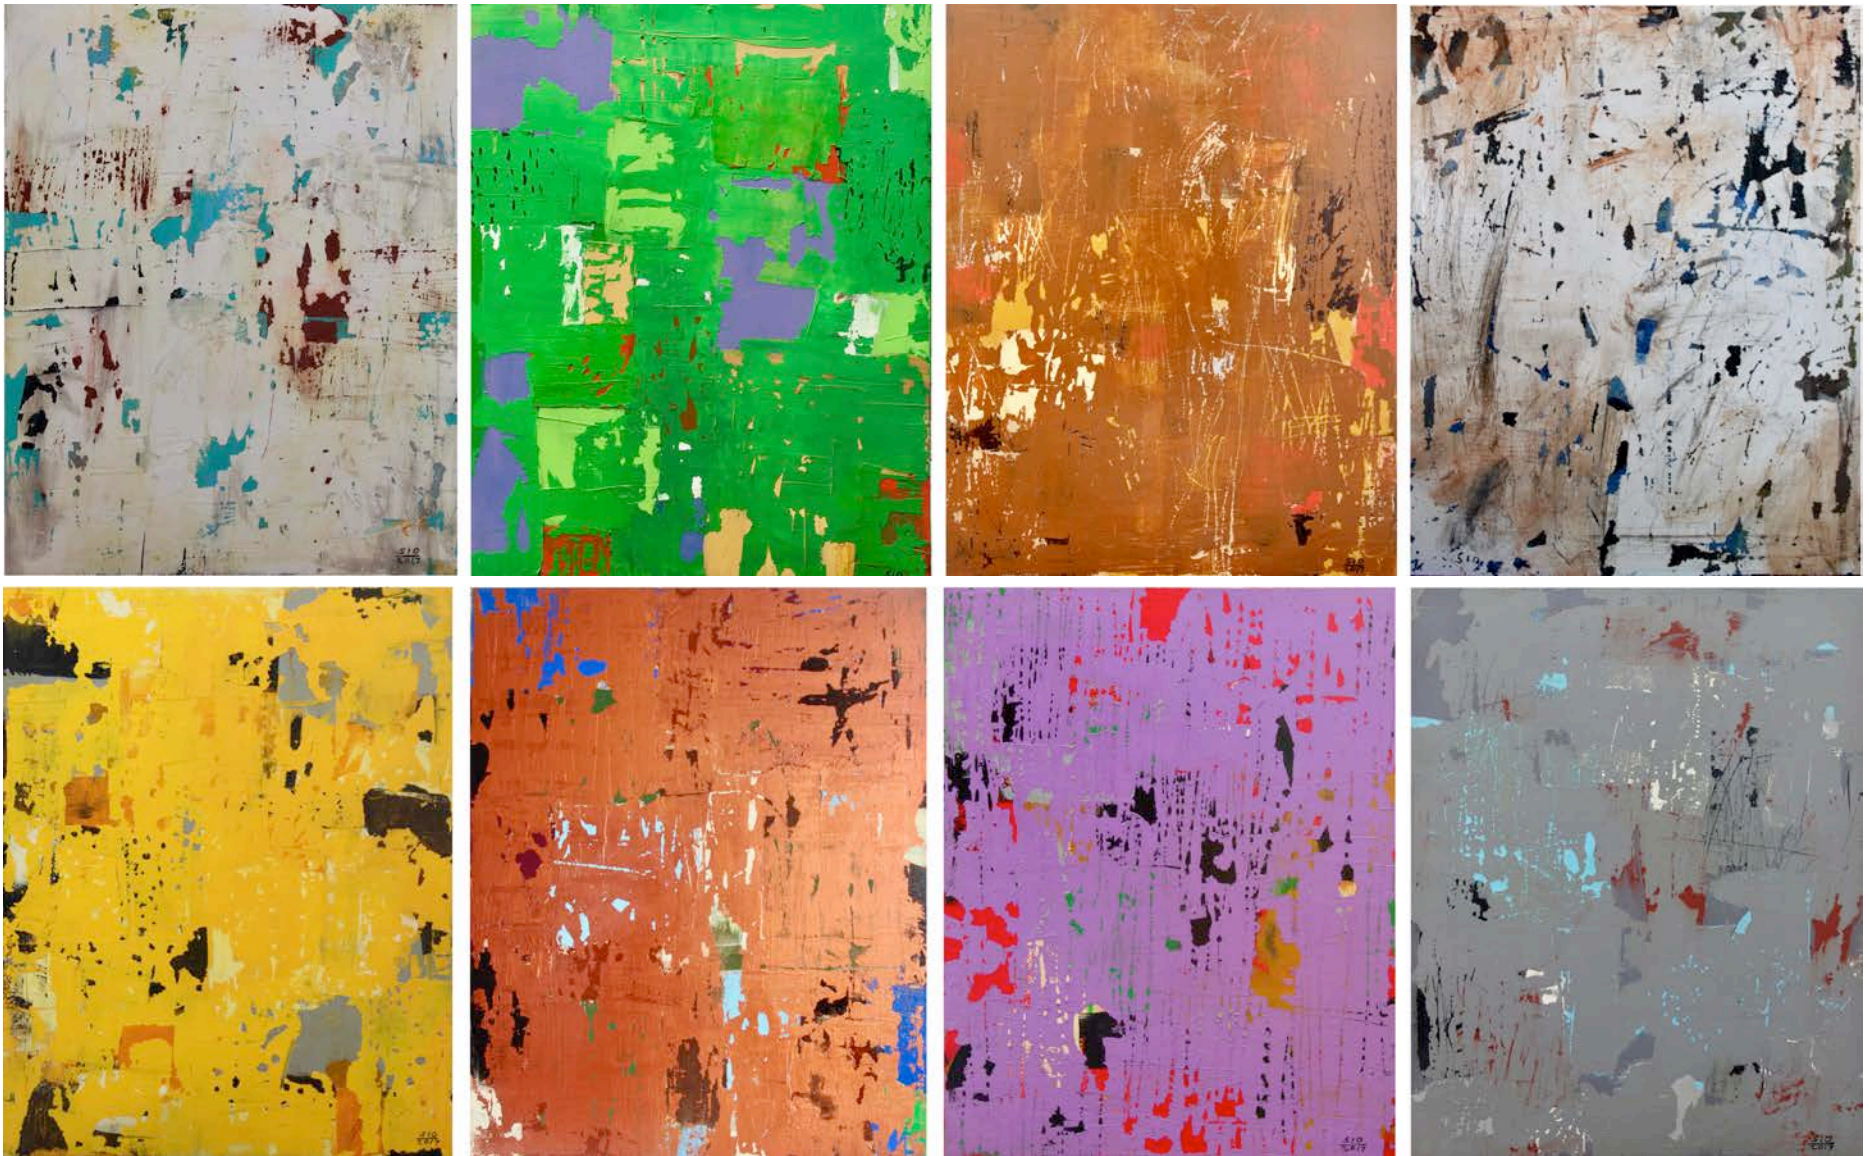

**A STATE OF INTROSPECTION | ART WORK COLLECTION**

Title: Luctor et Emergo | Acrylic on Canvas | 183 x 183 cm | 2017

Title: Pushing Outward Rushing Inward | Acrylic on Canvas | 122 x 92 cm | 2017

ART WORK COLLECTION

Top-Down, Bottom-Up (Series 1-8) | Acrylic on Canvas | 76.2 x 60.9cm, | 2017

A STATE OF INTROSPECTION | ART WORK COLLECTION

Title: The Golden Mean  
Acrylic on Canvas  
122 x 122 cm  
2017

Title: Fortress of Isolation  
Acrylic on Canvas  
122 x 122 cm  
2017