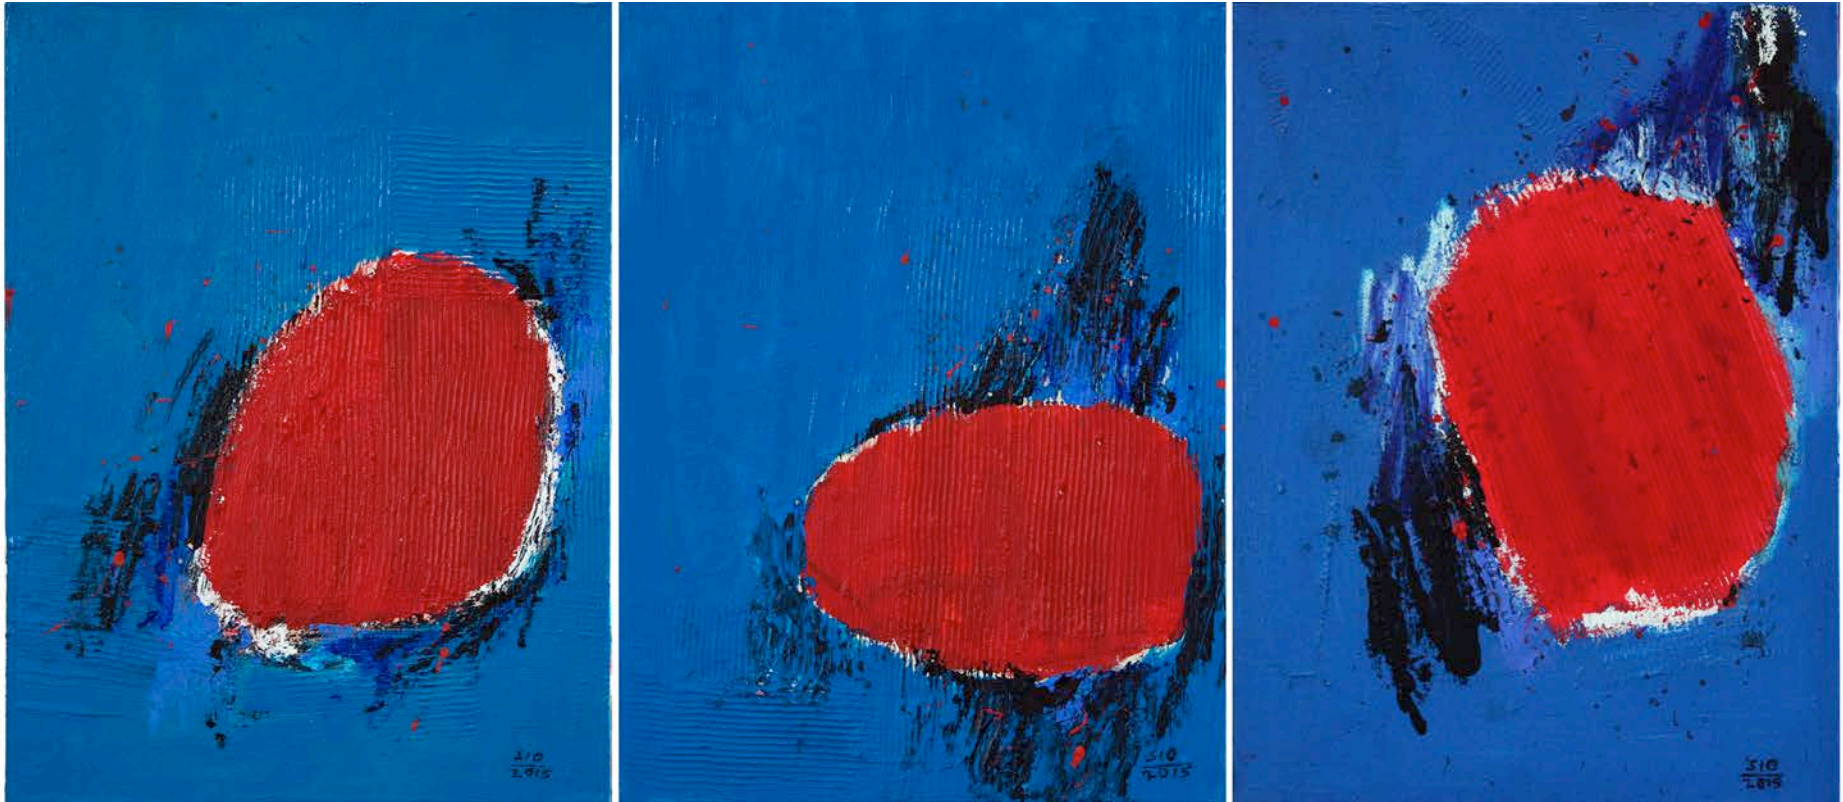

Title: Competitive Positioning (Series 1-3)
Mixed Media on Canvas
Triptych, Each Panel 40.6 x 30.4 cm
2015